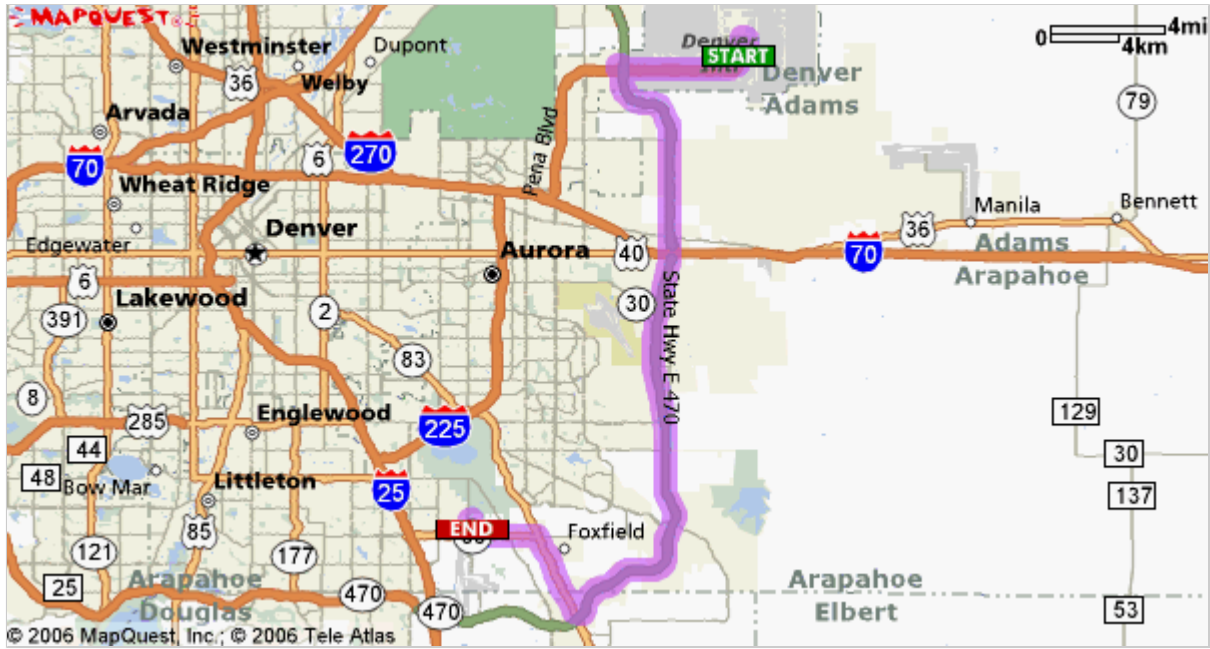

**Start:** **Denver International Airport (DEN):** 303-342-2000  
8500 Pena Blvd, Denver, CO 80249, US

**End:** **6221 S Racine Cir**  
Centennial, CO 80111-6427, US

**Notes:**

SEAKR Office Number 303 790 8499

Directions	Distance
<b>Total Est. Time:</b> 39 minutes <b>Total Est. Distance:</b> 35.61 miles	
 <b>1:</b> Start out going NORTH on PENA BLVD.	0.2 miles
 <b>2:</b> Turn SLIGHT RIGHT toward TERMINAL EAST.	1.9 miles
 <b>3:</b> Stay STRAIGHT to go onto PENA BLVD.	4.1 miles
 <b>4:</b> Take the E-470 TOLLWAY S / E-470 S exit- EXIT 6A- toward I-70.	1.1 miles
 <b>5:</b> Merge onto E 470 S (Portions toll).	21.4 miles
 <b>6:</b> Merge onto S PARKER RD / CO-83 N via EXIT 5.	3.5 miles
 <b>7:</b> Turn LEFT onto E ARAPAHOE RD / CO-88 W.	2.4 miles
 <b>8:</b> Turn RIGHT onto S PEORIA ST / CR-45.	0.3 miles
 <b>9:</b> Turn RIGHT onto E CALEY AVE.	0.1 miles
 <b>10:</b> Turn LEFT onto S RACINE CIR.	0.3 miles
 <b>11:</b> End at <b>6221 S Racine Cir</b> Centennial, CO 80111-6427, US	
<b>Total Est. Time:</b> 39 minutes <b>Total Est. Distance:</b> 35.61 miles	

**Start:**  
**Denver International Airport (DEN):**  
303-342-2000  
8500 Pena Blvd, Denver, CO 80249, US

**End:**  
**6221 S Racine Cir**  
Centennial, CO 80111-6427, US

All rights reserved. Use Subject to License/Copyright  
These directions are informational only. No representation is made or warranty given as to their content, road conditions or route usability or expeditiousness. User assumes all risk of use. MapQuest and its suppliers assume no responsibility for any loss or delay resulting from such use.