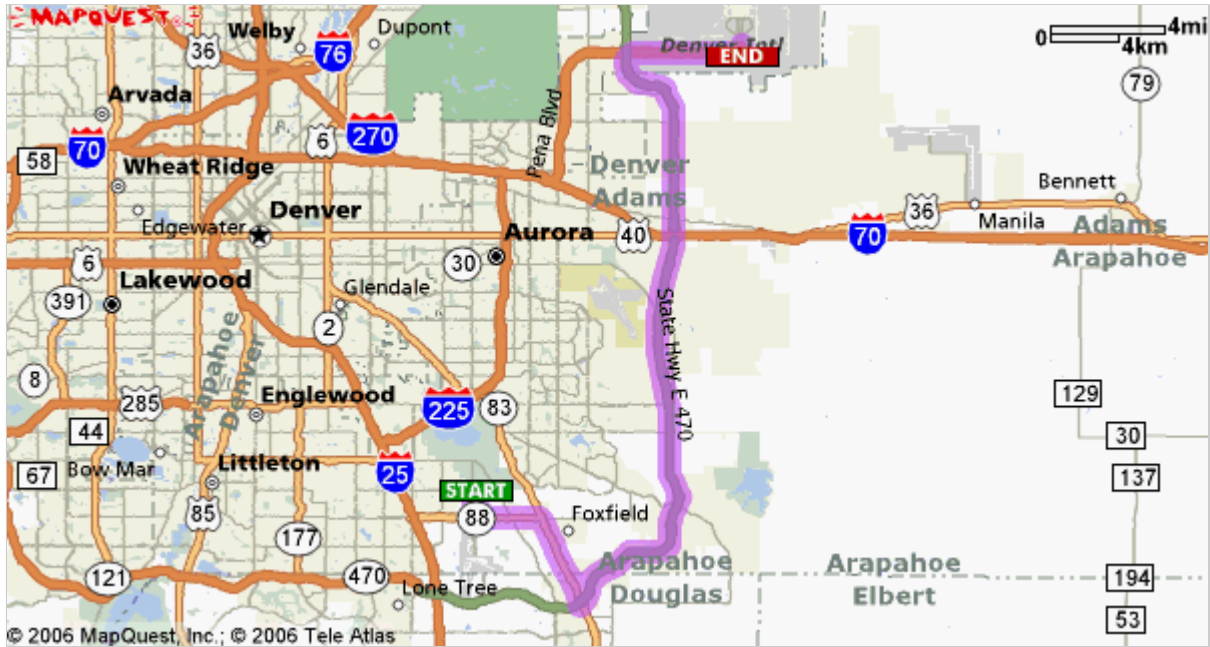

**Start:** 6221 S Racine Cir  
Centennial, CO 80111-6427, US

**End:** Denver International Airport  
(DEN): 303-342-2000  
8500 Pena Blvd, Denver, CO  
80249, US

**Notes:**

SEAKR Main Phone Number 303 790 8499

Directions	Distance
<b>Total Est. Time:</b> 35 minutes <b>Total Est. Distance:</b> 33.19 miles	
 1: Start out going SOUTH on S RACINE CIR toward E CALEY AVE.	0.6 miles
 2: Turn RIGHT onto S REVERE PKWY.	0.2 miles
 3: Turn LEFT onto E ARAPAHOE RD / CO-88.	2.0 miles
 4: Turn RIGHT onto S PARKER RD / CO-83 S.	3.3 miles
 5: Take the E-470 N ramp.	0.2 miles
 6: Merge onto E 470 N (Portions toll).	22.0 miles
 7: Take the PENA BLVD EAST exit- EXIT 28A- toward DENVER INTL AIRPORT.	0.9 miles
 8: Merge onto PENA BLVD.	3.5 miles
 9: End at <b>Denver International Airport (DEN):</b> 8500 Pena Blvd, Denver, CO 80249, US	
<b>Total Est. Time:</b> 35 minutes <b>Total Est. Distance:</b> 33.19 miles	

**Start:**  
6221 S Racine Cir  
Centennial, CO 80111-6427, US

**End:**  
Denver International Airport (DEN):  
303-342-2000  
8500 Pena Blvd, Denver, CO 80249, US

All rights reserved. Use Subject to License/Copyright